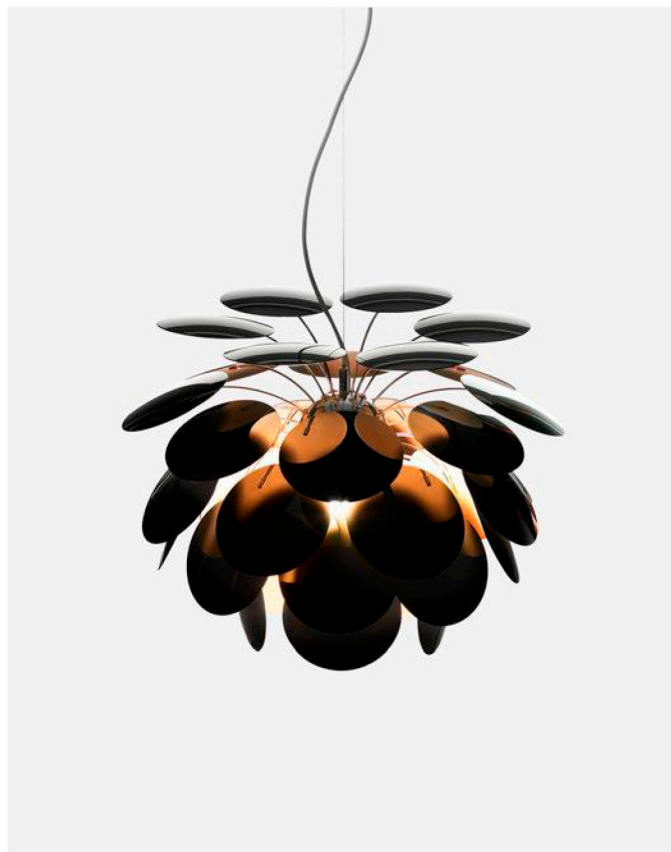

## Discocó 35

Code	Finish
A620-036	● White (RAL 9003)
A620-098	● Matte Grey (RAL 7037)
A620-111	● Matte Beige (RAL 1001)
A620-045	● Black - Gold (RAL 9004 - Gold)

Materials  
Discs: ABS  
Sphere: Chromed metal  
Canopy: Metal

Product type: Pendant  
Light source: E14 LED 5W  
Weight: Net 1,5 kg – Gross 2,6 kg  
Package: 86 x 18 x 19 cm - 2,6 kg – VOL - 0,03 m<sup>3</sup>

CE

ERC

UK

Cable length: 2 m  
Wire installation: Hardwired  
Color cord: White  
Canopy color: White

Product type: Pendant  
Light source: E27 LED Globe (ø120) 14W  
Weight: Net 2,8 kg – Gross 4,7 kg  
Package: 108 x 26 x 27 cm - 4,7 kg – VOL - 0,08 m<sup>3</sup>

Cable length: 2 m  
Wire installation: Hardwired  
Color cord: White  
Canopy color: White

Materials  
Discs: ABS  
Sphere: Chromed metal  
Canopy: Metal

Product type: Pendant  
Light source: 3x E27 LED Globe (ø120) 14W  
Weight: Net 4,6 kg – Gross 7,5 kg  
Package: 125 x 33 x 28 cm - 7,5 kg – VOL - 0,115 m<sup>3</sup>  
Product notes: For the wood version, the discs are made of pressed American oak of 4 mm. Black chrome sphere.