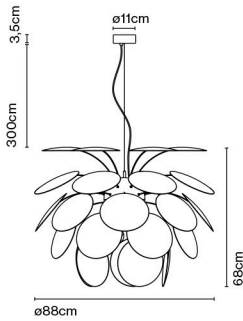

Product type: Pendant  
Light source: E14 LED 5W  
Weight: Net 1,5 kg – Gross 2,6 kg  
Package: 86 x 18 x 19 cm - 2,6 kg – VOL - 0,03 m<sup>3</sup>

CE

ERC

UK

Cable length: 2 m  
Wire installation: Hardwired  
Color cord: White  
Canopy color: White

Product type: Pendant  
Light source: E27 LED Globe (ø120) 14W  
Weight: Net 2,8 kg – Gross 4,7 kg  
Package: 108 x 26 x 27 cm - 4,7 kg – VOL - 0,08 m<sup>3</sup>

Cable length: 2 m  
Wire installation: Hardwired  
Color cord: White  
Canopy color: White

Materials  
Discs: ABS  
Sphere: Chromed metal  
Canopy: Metal

Product type: Pendant  
Light source: 3x E27 LED Globe (ø120) 14W  
Weight: Net 4,6 kg – Gross 7,5 kg  
Package: 125 x 33 x 28 cm - 7,5 kg – VOL - 0,115 m<sup>3</sup>  
Product notes: For the wood version, the discs are made of pressed American oak of 4 mm. Black chrome sphere.

Product type: Pendant  
Light source: 3x E27 LED Globe (ø120) 14W  
Weight: Net 6,7 kg – Gross 10,6 kg  
Package: 134 x 31 x 42 cm - 10,6 kg – VOL - 0,17 m<sup>3</sup>

Cable length: 2 m  
Wire installation: Hardwired  
Color cord: White  
Canopy color: White