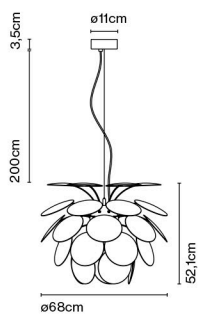

Product type: Pendant  
Light source: E14 LED 5W  
Weight: Net 1,5 kg – Gross 2,6 kg  
Package: 86 x 18 x 19 cm - 2,6 kg – VOL - 0,03 m<sup>3</sup>

CE

ERC

UK

Cable length: 2 m  
Wire installation: Hardwired  
Color cord: White  
Canopy color: White

Product type: Pendant  
Light source: E27 LED Globe (ø120) 14W  
Weight: Net 2,8 kg – Gross 4,7 kg  
Package: 108 x 26 x 27 cm - 4,7 kg – VOL - 0,08 m<sup>3</sup>

Cable length: 2 m  
Wire installation: Hardwired  
Color cord: White  
Canopy color: White

Materials  
Discs: ABS  
Sphere: Chromed metal  
Canopy: Metal

Product type: Pendant  
Light source: 3x E27 LED Globe (ø120) 14W  
Weight: Net 4,6 kg – Gross 7,5 kg  
Package: 125 x 33 x 28 cm - 7,5 kg – VOL - 0,115 m<sup>3</sup>  
Product notes: For the wood version, the discs are made of pressed American oak of 4 mm. Black chrome sphere.

Product type: Pendant  
Light source: 3x E27 LED Globe (ø120) 14W  
Weight: Net 6,7 kg – Gross 10,6 kg  
Package: 134 x 31 x 42 cm - 10,6 kg – VOL - 0,17 m<sup>3</sup>

Cable length: 2 m  
Wire installation: Hardwired  
Color cord: White  
Canopy color: White