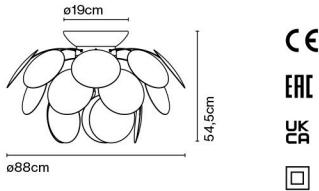

Discocó C88

Code	Finish
A620-011	● White (RAL 9003)
A620-109	● Matte Grey (RAL 7037)
A620-108	● Matte Beige (RAL 1001)
A620-082	● Black - Gold (RAL 9004 - Gold)

Materials
Discs: ABS
Semi-sphere: Chromed metal

Product type: Ceiling
Light source: 3x E27 LED Globe (ø120) 14W
Weight: Net 5,9 kg – Gross 9,5 kg
Package: 121 x 31 x 41 cm – 9,5 kg – VOL - 0,15 m³

Wire installation: Hardwired