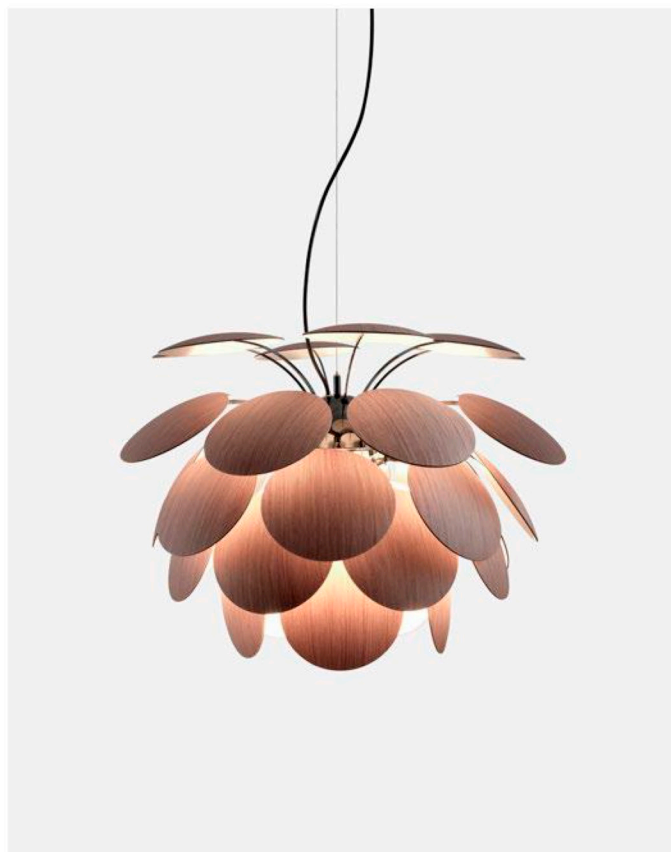

## Discocó 35

Code	Finish
A620-036	● White (RAL 9003)
A620-098	● Matte Grey (RAL 7037)
A620-111	● Matte Beige (RAL 1001)
A620-045	● Black - Gold (RAL 9004 - Gold)

Materials  
Discs: ABS  
Sphere: Chromed metal  
Canopy: Metal

Product type: Pendant  
Light source: E14 LED 5W  
Weight: Net 1,5 kg – Gross 2,6 kg  
Package: 86 x 18 x 19 cm - 2,6 kg – VOL - 0,03 m<sup>3</sup>

CE

ERC

UK

Cable length: 2 m  
Wire installation: Hardwired  
Color cord: White  
Canopy color: White

Product type: Pendant  
Light source: E27 LED Globe (ø120) 14W  
Weight: Net 2,8 kg – Gross 4,7 kg  
Package: 108 x 26 x 27 cm - 4,7 kg – VOL - 0,08 m<sup>3</sup>

Cable length: 2 m  
Wire installation: Hardwired  
Color cord: White  
Canopy color: White

Materials  
Discs: ABS  
Sphere: Chromed metal  
Canopy: Metal

Product type: Pendant  
Light source: 3x E27 LED Globe (ø120) 14W  
Weight: Net 4,6 kg – Gross 7,5 kg  
Package: 125 x 33 x 28 cm - 7,5 kg – VOL - 0,115 m<sup>3</sup>  
Product notes: For the wood version, the discs are made of pressed American oak of 4 mm. Black chrome sphere.