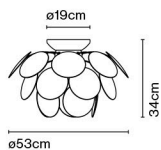

Discocó C53

Code	Finish
A620-010	● White (RAL 9003)
A620-116	● Matte Grey (RAL 7037)
A620-115	● Matte Beige (RAL 1001)
A620-081	● Black - Gold (RAL 9004 - Gold)

Materials
Discs: ABS
Semi-sphere: Chromed metal

Product type: Ceiling
Light source: E27 LED Globe (ø120) 14W
Weight: Net 2,2 kg – Gross 3,7 kg
Package: 86 x 27 x 22 cm – 3,7 kg – VOL - 0,05 m³

Wire installation: Hardwired