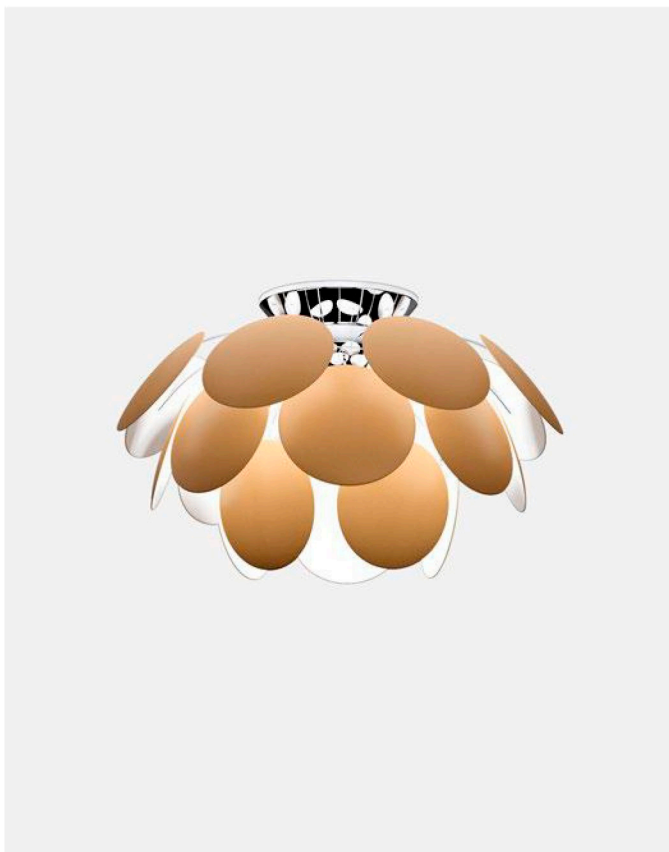

Discocó C53

Code	Finish
A620-010	● White (RAL 9003)
A620-116	● Matte Grey (RAL 7037)
A620-115	● Matte Beige (RAL 1001)
A620-081	● Black - Gold (RAL 9004 - Gold)

Materials
Discs: ABS
Semi-sphere: Chromed metal

Product type: Ceiling
Light source: E27 LED Globe (ø120) 14W
Weight: Net 2,2 kg – Gross 3,7 kg
Package: 86 x 27 x 22 cm – 3,7 kg – VOL - 0,05 m³

Wire installation: Hardwired