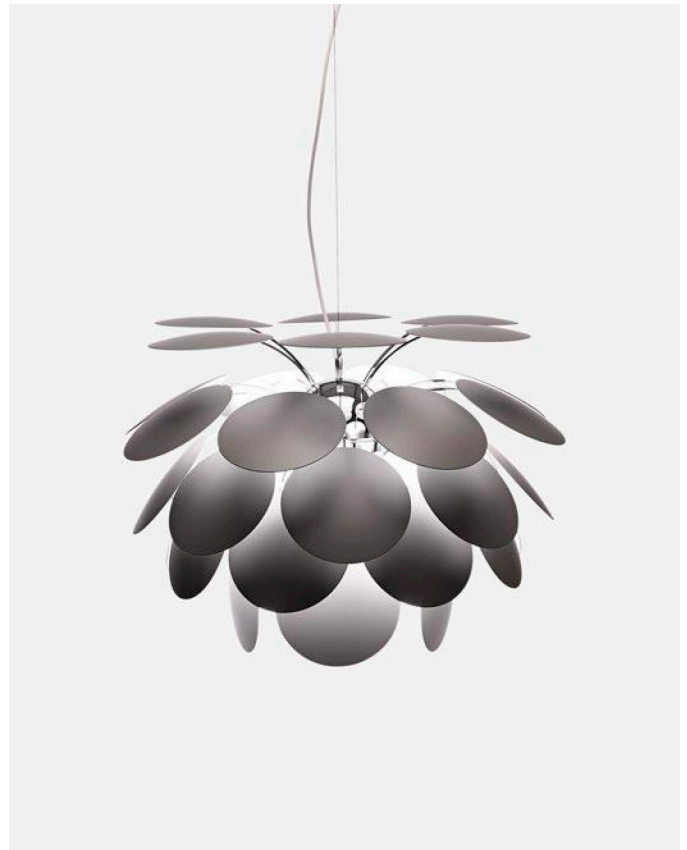

## Discocó 35

Code	Finish
A620-036	● White (RAL 9003)
A620-098	● Matte Grey (RAL 7037)
A620-111	● Matte Beige (RAL 1001)
A620-045	● Black - Gold (RAL 9004 - Gold)

Materials  
Discs: ABS  
Sphere: Chromed metal  
Canopy: Metal

Product type: Pendant  
Light source: E14 LED 5W  
Weight: Net 1,5 kg – Gross 2,6 kg  
Package: 86 x 18 x 19 cm - 2,6 kg – VOL - 0,03 m<sup>3</sup>

CE

ERC

UK

Cable length: 2 m  
Wire installation: Hardwired  
Color cord: White  
Canopy color: White

Product type: Pendant  
Light source: E27 LED Globe (ø120) 14W  
Weight: Net 2,8 kg – Gross 4,7 kg  
Package: 108 x 26 x 27 cm - 4,7 kg – VOL - 0,08 m<sup>3</sup>

Cable length: 2 m  
Wire installation: Hardwired  
Color cord: White  
Canopy color: White

Materials  
Discs: ABS  
Sphere: Chromed metal  
Canopy: Metal

Product type: Pendant  
Light source: 3x E27 LED Globe (ø120) 14W  
Weight: Net 4,6 kg – Gross 7,5 kg  
Package: 125 x 33 x 28 cm - 7,5 kg – VOL - 0,115 m<sup>3</sup>  
Product notes: For the wood version, the discs are made of pressed American oak of 4 mm. Black chrome sphere.