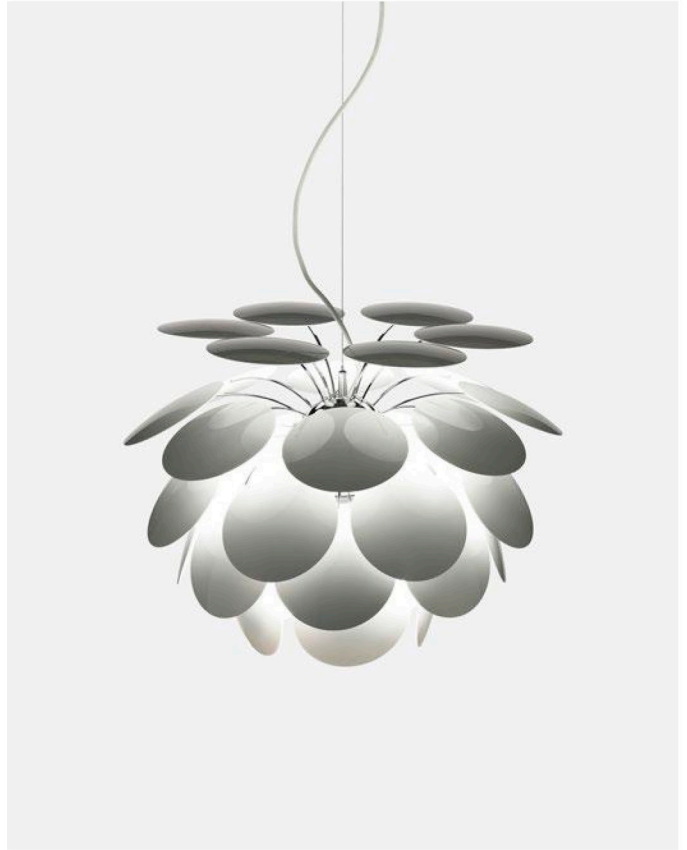

Product type: Pendant  
Light source: E27 LED Globe (ø120) 14W  
Weight: Net 2,8 kg – Gross 4,7 kg  
Package: 108 x 26 x 27 cm - 4,7 kg – VOL - 0,08 m<sup>3</sup>

Cable length: 2 m  
Wire installation: Hardwired  
Color cord: White  
Canopy color: White

Materials  
Discs: ABS  
Sphere: Chromed metal  
Canopy: Metal

Product type: Pendant  
Light source: 3x E27 LED Globe (ø120) 14W  
Weight: Net 4,6 kg – Gross 7,5 kg  
Package: 125 x 33 x 28 cm - 7,5 kg – VOL - 0,115 m<sup>3</sup>  
Product notes: For the wood version, the discs are made of pressed American oak of 4 mm. Black chrome sphere.

## Discocó 88

Code	Finish
A620-002	● White (RAL 9003)
A620-107	● Matte Grey (RAL 7037)
A620-106	● Matte Beige (RAL 1001)
A620-048	● Black - Gold (RAL 9004 - Gold)
A620-004	● White (Susp. Wire 5m)

Materials  
Discs: ABS  
Sphere: Chromed metal  
Canopy: Metal

Product type: Pendant  
Light source: 3x E27 LED Globe (ø120) 14W  
Weight: Net 6,7 kg – Gross 10,6 kg  
Package: 134 x 31 x 42 cm - 10,6 kg – VOL - 0,17 m<sup>3</sup>

Cable length: 2 m  
Wire installation: Hardwired  
Color cord: White  
Canopy color: White