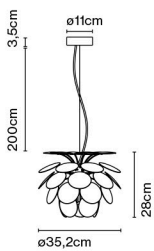

Product type: Pendant  
Light source: E14 LED 5W  
Weight: Net 1,5 kg – Gross 2,6 kg  
Package: 86 x 18 x 19 cm - 2,6 kg – VOL - 0,03 m<sup>3</sup>

CE

ERC

UK

Cable length: 2 m  
Wire installation: Hardwired  
Color cord: White  
Canopy color: White

Product type: Pendant  
Light source: E27 LED Globe (ø120) 14W  
Weight: Net 2,8 kg – Gross 4,7 kg  
Package: 108 x 26 x 27 cm - 4,7 kg – VOL - 0,08 m<sup>3</sup>

Cable length: 2 m  
Wire installation: Hardwired  
Color cord: White  
Canopy color: White

Materials  
Discs: ABS  
Sphere: Chromed metal  
Canopy: Metal

Product type: Pendant  
Light source: 3x E27 LED Globe (ø120) 14W  
Weight: Net 4,6 kg – Gross 7,5 kg  
Package: 125 x 33 x 28 cm - 7,5 kg – VOL - 0,115 m<sup>3</sup>  
Product notes: For the wood version, the discs are made of pressed American oak of 4 mm. Black chrome sphere.

Product type: Pendant  
Light source: 3x E27 LED Globe (ø120) 14W  
Weight: Net 6,7 kg – Gross 10,6 kg  
Package: 134 x 31 x 42 cm - 10,6 kg – VOL - 0,17 m<sup>3</sup>

Cable length: 2 m  
Wire installation: Hardwired  
Color cord: White  
Canopy color: White