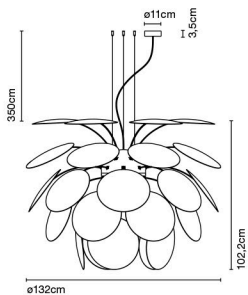

Product type: Pendant  
Light source: E27 LED Globe (ø120) 14W  
Weight: Net 2,8 kg – Gross 4,7 kg  
Package: 108 x 26 x 27 cm - 4,7 kg – VOL - 0,08 m<sup>3</sup>

Cable length: 2 m  
Wire installation: Hardwired  
Color cord: White  
Canopy color: White

Materials  
Discs: ABS  
Sphere: Chromed metal  
Canopy: Metal

Product type: Pendant  
Light source: 3x E27 LED Globe (ø120) 14W  
Weight: Net 4,6 kg – Gross 7,5 kg  
Package: 125 x 33 x 28 cm - 7,5 kg – VOL - 0,115 m<sup>3</sup>  
Product notes: For the wood version, the discs are made of pressed American oak of 4 mm. Black chrome sphere.

Product type: Pendant  
Light source: 3x E27 LED Globe (ø120) 14W  
Weight: Net 6,7 kg – Gross 10,6 kg  
Package: 134 x 31 x 42 cm - 10,6 kg – VOL - 0,17 m<sup>3</sup>

Cable length: 2 m  
Wire installation: Hardwired  
Color cord: White  
Canopy color: White

Product type: Pendant  
Light source: 6x E27 LED Globe (ø120) 14W  
Weight: Net 18,5 kg – Gross 24 kg  
Package: 121 x 41 x 41 cm - 14 kg – VOL - 0,2 m<sup>3</sup>  
45 x 42 x 42 cm - 10 kg – VOL - 0,08 m<sup>3</sup>