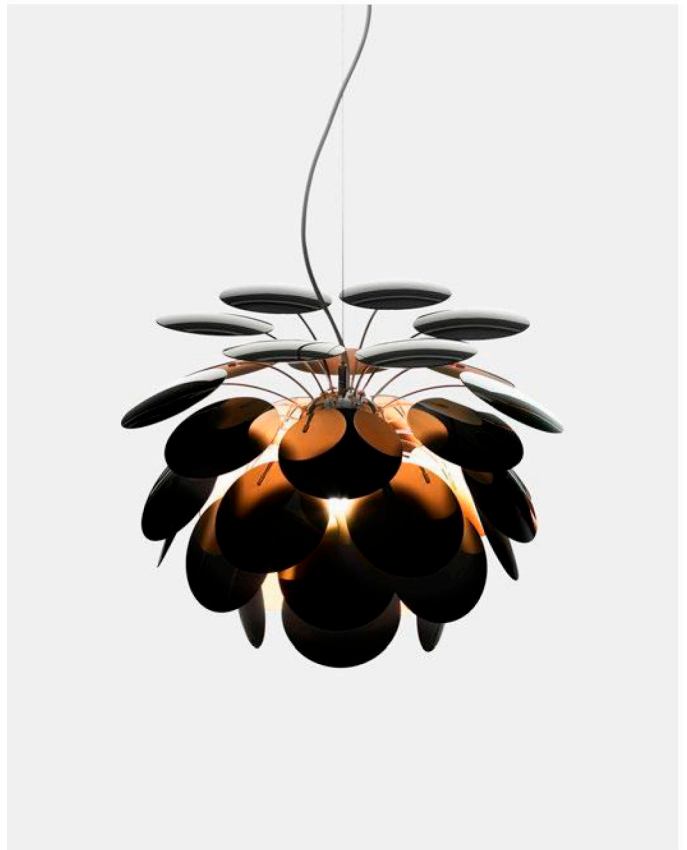

Discocó 88

Code	Finish
A620-002	● White (RAL 9003)
A620-107	● Matte Grey (RAL 7037)
A620-106	● Matte Beige (RAL 1001)
A620-048	● Black - Gold (RAL 9004 - Gold)
A620-004	● White (Susp. Wire 5m)

Materials
Discs: ABS
Sphere: Chromed metal
Canopy: Metal

Product type: Pendant
Light source: 3x E27 LED Globe (ø120) 14W
Weight: Net 6,7 kg – Gross 10,6 kg
Package: 134 x 31 x 42 cm - 10,6 kg – VOL - 0,17 m³

Cable length: 2 m
Wire installation: Hardwired
Color cord: White
Canopy color: White

Discocó 132

Code	Finish
A620-012	● White (RAL 9003)
A620-118	● Matte Grey (RAL 7037)
A620-117	● Matte Beige (RAL 1001)
A620-049	● Black - Gold (RAL 9004 - Gold)

Materials
Discs: ABS
Sphere: Chromed metal
Canopy: Metal

Product type: Pendant
Light source: 6x E27 LED Globe (ø120) 14W
Weight: Net 18,5 kg – Gross 24 kg
Package: 121 x 41 x 41 cm - 14 kg – VOL - 0,2 m³
45 x 42 x 42 cm - 10 kg – VOL - 0,08 m³

Cable length: 2 m
Wire installation: Hardwired
Color cord: White
Canopy color: White