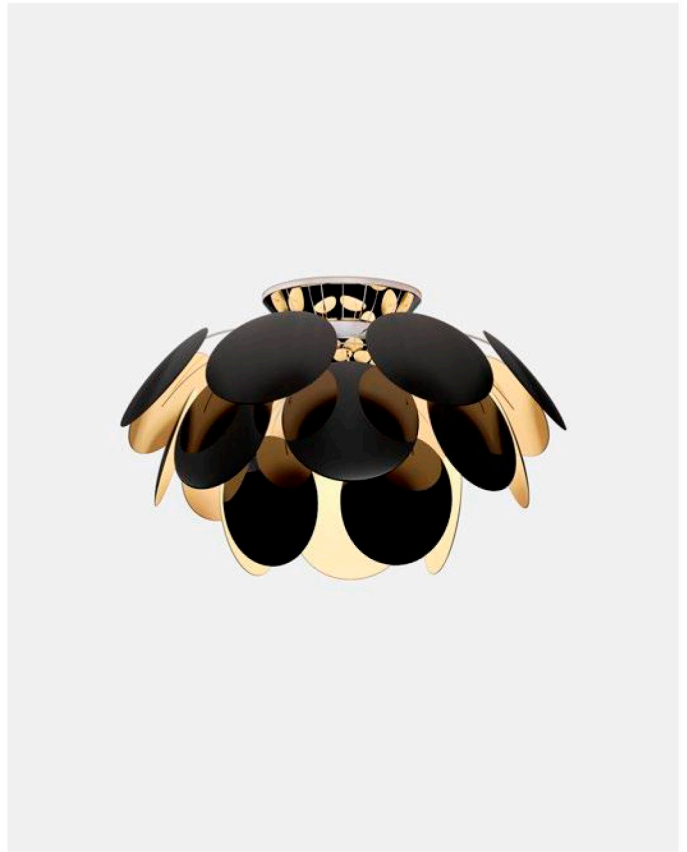

Discocó C88

Code	Finish
A620-011	● White (RAL 9003)
A620-109	● Matte Grey (RAL 7037)
A620-108	● Matte Beige (RAL 1001)
A620-082	● Black - Gold (RAL 9004 - Gold)

Materials
Discs: ABS
Semi-sphere: Chromed metal

Product type: Ceiling
Light source: 3x E27 LED Globe (ø120) 14W
Weight: Net 5,9 kg – Gross 9,5 kg
Package: 121 x 31 x 41 cm – 9,5 kg – VOL - 0,15 m³

Wire installation: Hardwired

Discocó A

Code	Finish
A620-100	● White (RAL 9003)
A620-113	● Matte Grey (RAL 7037)
A620-112	● Matte Beige (RAL 1001)
A620-104	● Black - Gold (RAL 9004 - Gold)

Materials
Discs: ABS
Semi-sphere: Chromed metal

Product type: Wall
Light source: 2x E14 LED 5W
Weight: Net XXX kg – Gross 1,5 kg
Package: 59 x 19 x 15 cm - 1,5 kg – VOL - 0,02 m³

Wire installation: Hardwired