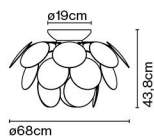

Discocó C68

Code	Finish
A620-123	● White (RAL 9003)
A620-125	● Matte Grey (RAL 7037)
A620-124	● Matte Beige (RAL 1001)
A620-126	● Black - Gold (RAL 9004 - Gold)

Materials
Discs: ABS
Semi-sphere: Chromed metal

Product type: Ceiling
Light source: 3x E27 LED Globe (ø120) 14W
Weight: Net 4,2 kg – Gross 7 kg
Package: 109 x 33 x 27 cm – 7 kg – VOL - 0,097 m³

Wire installation: Hardwired