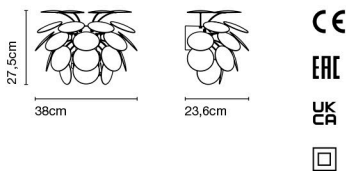

Discocó A

Code	Finish
A620-100	● White (RAL 9003)
A620-113	● Matte Grey (RAL 7037)
A620-112	● Matte Beige (RAL 1001)
A620-104	● Black - Gold (RAL 9004 - Gold)

Materials
Discs: ABS
Semi-sphere: Chromed metal

Product type: Wall
Light source: 2x E14 LED 5W
Weight: Net XXX kg – Gross 1,5 kg
Package: 59 x 19 x 15 cm - 1,5 kg – VOL - 0,02 m³

Wire installation: Hardwired