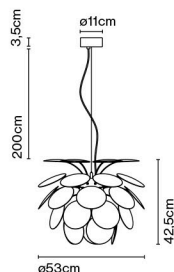

Product type: Pendant  
Light source: E14 LED 5W  
Weight: Net 1,5 kg – Gross 2,6 kg  
Package: 86 x 18 x 19 cm - 2,6 kg – VOL - 0,03 m<sup>3</sup>

CE

ERC

UK

Cable length: 2 m  
Wire installation: Hardwired  
Color cord: White  
Canopy color: White

Product type: Pendant  
Light source: E27 LED Globe (ø120) 14W  
Weight: Net 2,8 kg – Gross 4,7 kg  
Package: 108 x 26 x 27 cm - 4,7 kg – VOL - 0,08 m<sup>3</sup>

Cable length: 2 m  
Wire installation: Hardwired  
Color cord: White  
Canopy color: White

Materials  
Discs: ABS  
Sphere: Chromed metal  
Canopy: Metal

Product type: Pendant  
Light source: 3x E27 LED Globe (ø120) 14W  
Weight: Net 4,6 kg – Gross 7,5 kg  
Package: 125 x 33 x 28 cm - 7,5 kg – VOL - 0,115 m<sup>3</sup>  
Product notes: For the wood version, the discs are made of pressed American oak of 4 mm. Black chrome sphere.

Product type: Pendant  
Light source: 3x E27 LED Globe (ø120) 14W  
Weight: Net 6,7 kg – Gross 10,6 kg  
Package: 134 x 31 x 42 cm - 10,6 kg – VOL - 0,17 m<sup>3</sup>

Cable length: 2 m  
Wire installation: Hardwired  
Color cord: White  
Canopy color: White